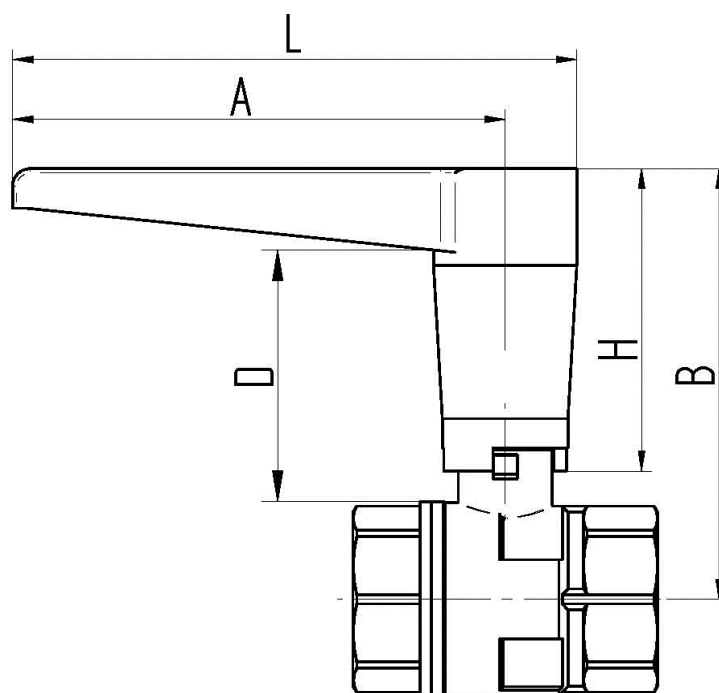

### TECHNICAL DATA:

Body: Alu, red painted  
 Cap: Stainless steel, naked

### Suitable for Art. Nr.:

600, 606, 602, 604, 605, 610, 608, 616, 612, 614, 620, 626,  
 703,704, 707, 708, 709, 711, 712,713, 715, 717, 721, 722, 734, 745, 746,  
 7046, 7116, 7126, 7226  
 9350, 9360, 9361, 9390, 9391, 9396, 9397, 9398, 9399  
 750, 7501, 753, 7531, 755, 756, 766, 786, 757, 759,  
 1080, 1082, 1085, 1087, 6060, 6080, 6081, 6082, 6083

Art.Nr.	Zoll	L	A	H	B	D	stem admission	weight (g)
665-23	1/4" - 3/8"	104	88	69	84	53	5x8	73
665-45	1/2" - 3/4"	104	88	69	88/92	56	5x8	73
665-06	1"	126	109	69	98	57	6x10	85
665-78	1 1/4" - 1 1/2"	155	138	69	107/110	51/49	8x12	120
665-09	2"	180	158	69	119	50	8x14	182
665-10	2 1/2" - 3" - 4"	205	180	69	130/144/152	50/49/48	12x20	238