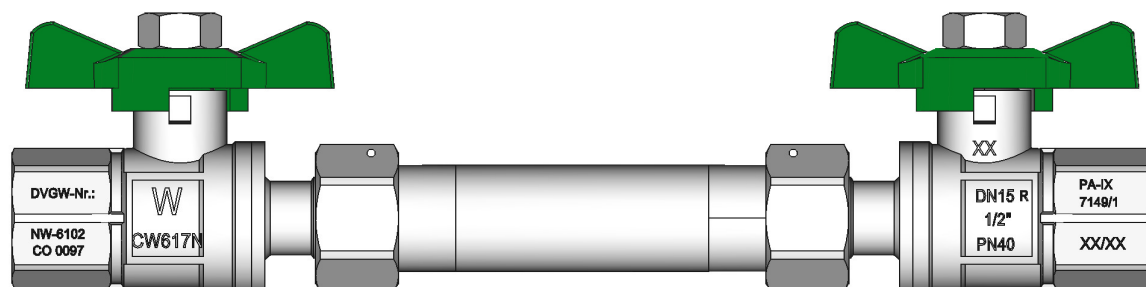

### Horizontal mounting

**Water meter instalation sets, consisting of:**

Item No. **755** (DVGW-Drinking water ball valve with union nut)

Item No. **97708712** (Pipe nipple stainless steel )

**NOTE:** Pipe nipple not suitable for continuous use!

Water meter instalation set are available in the following sizes:

Art.Nr.	2 x 755 (IGxÜWM)		1 x 97708712 (AGxAG)		PN
80351001	755-44	1/2" - 1/2"	97708712-44-80	1/2" x 80mm	10
80351002	755-45	1/2" - 3/4"	97708712-55-80	3/4" x 80mm	10
80351003	755-55	3/4" x 3/4"	97708712-55-110	3/4" x 110mm	10
80351004	755-55	3/4" x 3/4"	97708712-55-130	3/4" x 130mm	10
80351005	755-56	3/4" x 1"	97708712-66-110	1" x 110mm	10
80351006	755-56	3/4" x 1"	97708712-66-130	1" x 130mm	10
80351007	755-66	1" x 1"	97708712-66-110	1" x 110mm	10
80351008	755-66	1" x 1"	97708712-66-130	1" x 130mm	10